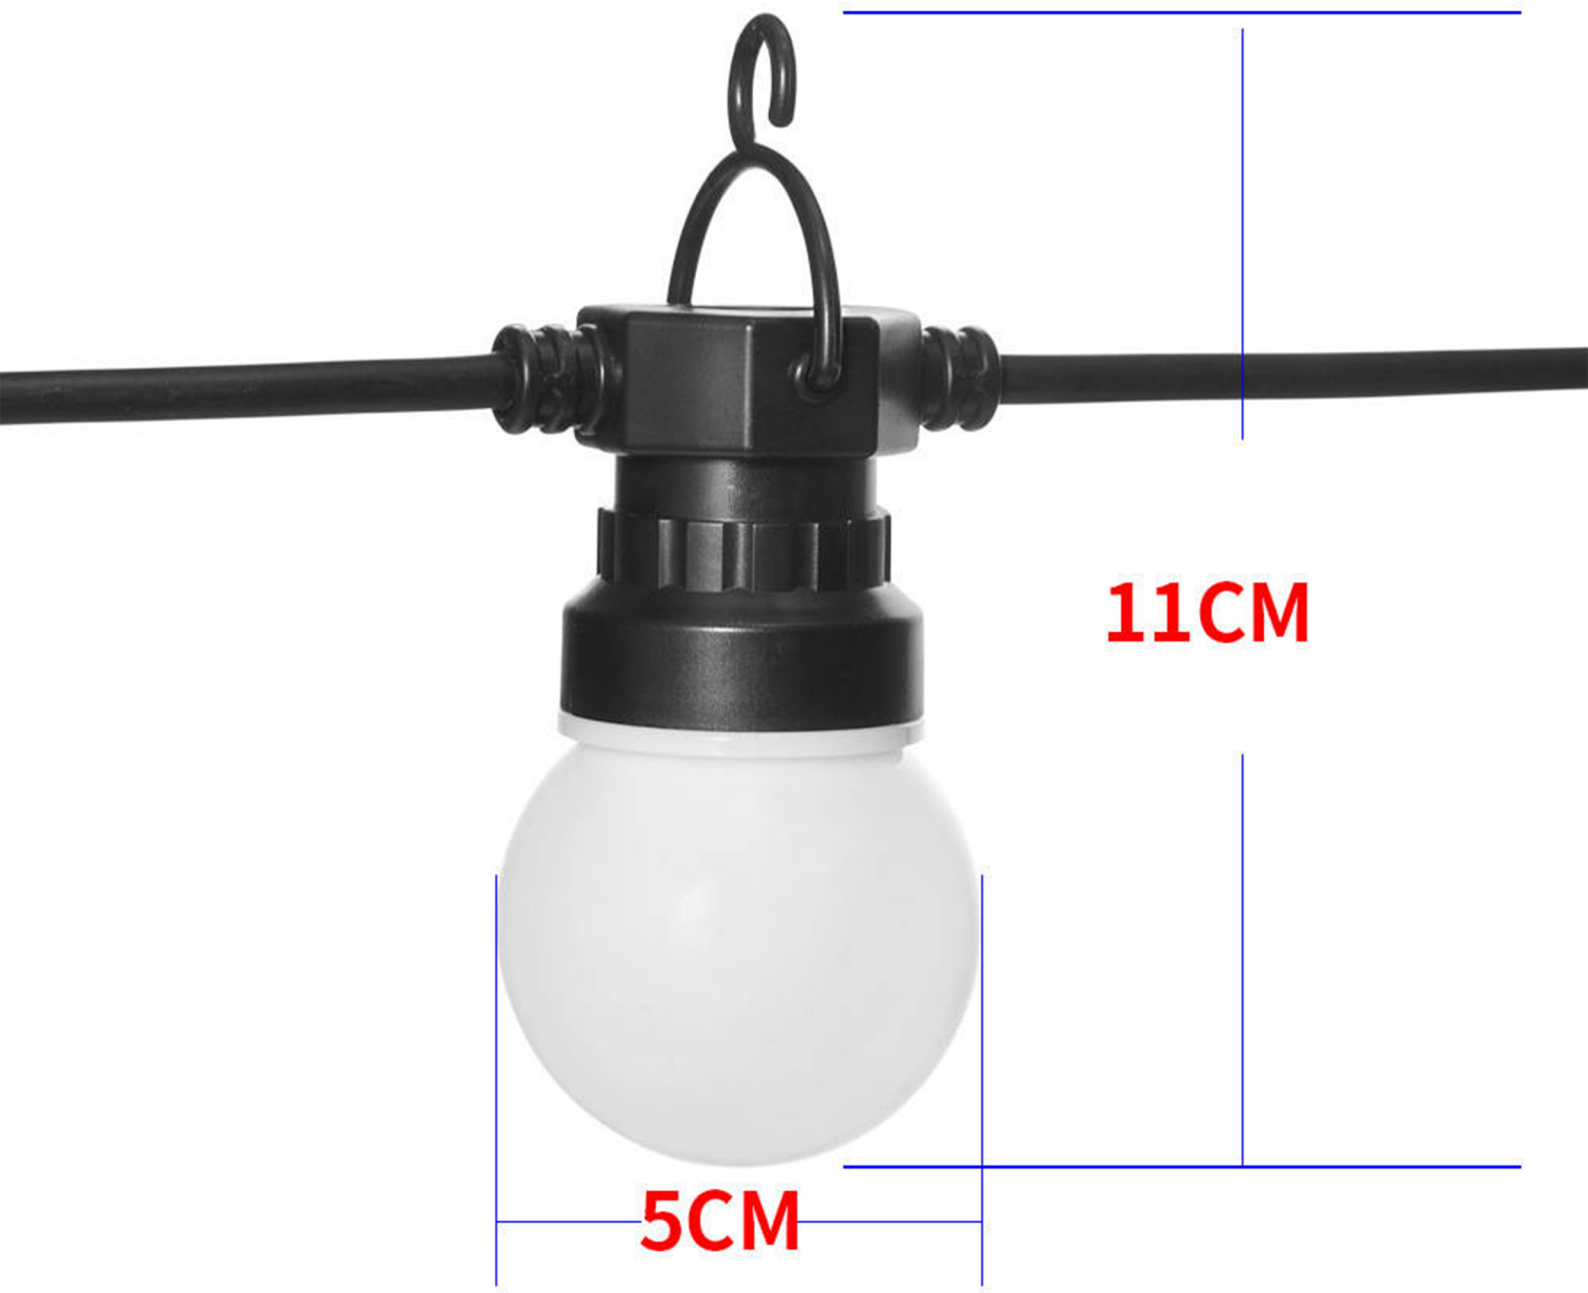

# PIXELBULB RGB

**POWER CONSUMPTION : 24V 1,2W**  
**DMX CHANNELS: 3CH**  
**COLOR: RGB**  
**CONTROL TYPE: UCS-512C4**

**B O S**  
LIGHTING