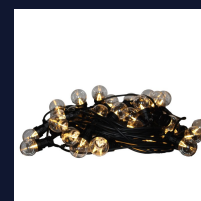

Pixel String Glow

Presenteer de Pixel String Glow: Onthul een wereld van lumineuze betovering met onze 25-meter..

€ 297,00 excl. btw