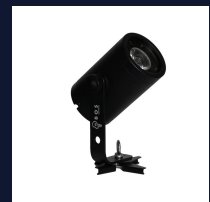

P-1 RGB-ACL IP

Stroomtoevoer: AC110V-250V ? Stroomverbruik: 20W Lichtbron: 1 stuks 20W hoge helderheid 4-in-..

- Power supply: AC110V-250V ? Power consumption: 20W
- Light source: 1pcs 20W high brightness 4 in1 or 6 in1 (RGB..

• Battery life up to 30 hours
€ 202,50

excl. btw