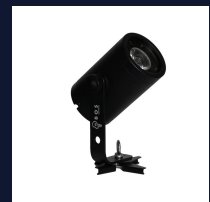

• Battery life up to 30 hours
€ 202,50

excl. VAT

Blinder

3 products

IMPERVIUS

Item: Warm white (2700K) beam/blind/strobe Beam Angle: 50° Power in/out: IP65 Seetronic power..

- Item: Warm white (2700K) beam/blind/strobe
 - Beam Angle: 50°
 - Power in/out: IP65 Seetronic powerCON TRUE1 in/out
- € 275,00 excl. VAT