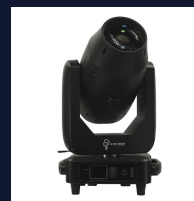

Amadeus H400

400W LED Moving Head BSWFX With CMY+CTO Model: Amadeus H-400 Versatility: Beam, Spot, Wash+FX Co..

- 400W LED Moving Head BSWFX With CMY+CTO
- Model: Amadeus H-400

€ 1.620,00 excl. VAT