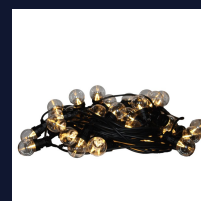

Pixel String Glow

Presenting the Pixel String Glow: Unveil a world of luminous enchantment with our 25-meter st..

€ 297,00 excl. VAT